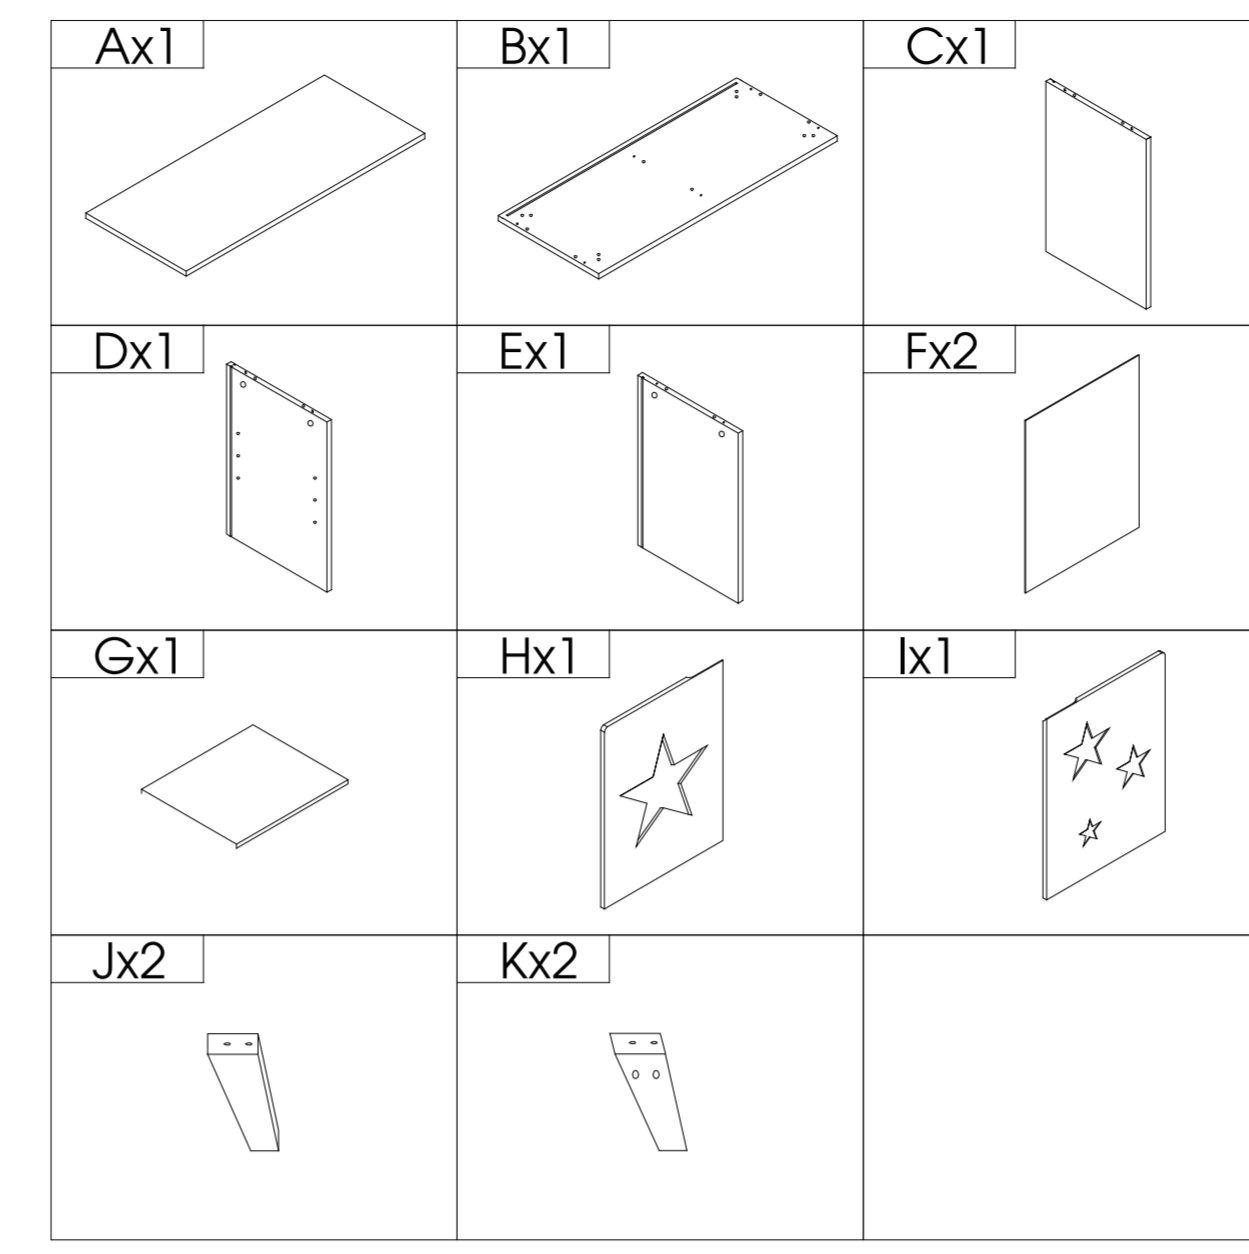

BACK
21x29,7cm

Table with 6 columns and 2 rows listing hardware: ax0, bx6, cx12, dx8, ex8, fx8, M6*35mm, ø15*9,5mm, ø6*30mm, M4*35mm, M6*45mm, ø10*10mm, gx4, hx16, ix4, jx8, kx8, ix2, M4*12mm, øx2, M3*16mm, 200*20mm, mx2, nx2, øx2, M4*12mm.

JJA / 4 rue de Montservon / 95500 GONESSE / FRANCE / www.jja-sa.fr

FRONT
21x29,7cm