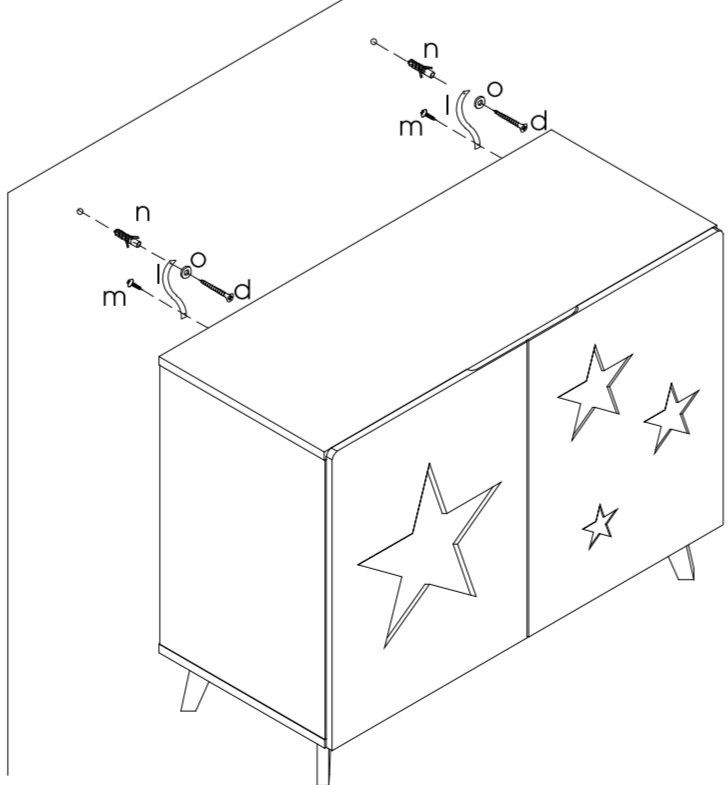

FRONT
21x29,7cm

NOTICE / INSTRUCTION SHEET

193998

FRANCAIS
MONTAGE
ATTENTION! Ne pas laisser les vis, petits éléments et autres à portée des enfants. Danger d'étouffement.

ENGLISH
WARNING! Do not leave any screws, small parts and bags to the children's reach. CHOKING HAZARD!

PORTUGUES
ATENÇÃO! Não deixe as peças soltas, parafusos e outros objetos ao alcance das crianças. Risco de asfixia.

ESPAÑOL
¡ATENCIÓN! No dejes las piezas sueltas, tornillos y otros objetos al alcance de los niños. RIESGO DE ASFIXIA.

DEUTSCH
ACHTUNG! Nicht lassen die verschraubten und aufbewahren.

JJA / 4 rue de Montservon / 95500 GONESSE / FRANCE / www.jja-sa.fr

BACK
21x29,7cm

Verwendung: Für den Hausgebrauch. Ausschließlich für Innenraum Anwendung.
NEDERLANDS
Gebruik: Product voor huishoudelijk gebruik. Alleen voor gebruik binnen.
ITALIANO
Utilizzo: Prodotto per uso domestico. Usare unicamente all'interno.

Polish
Instrukcja przeznaczenie: Czynił czysty wodny lub szorstki zmywacz w wodzie.
Ważne! Nie używać do przechowywania sprzętu.

NOTICE / INSTRUCTION SHEET

193998

BACK
21x29,7cm

Table with 6 columns and 2 rows listing hardware: ax0, bx6, cx12, dx8, ex8, fx8, M6*35mm, ø15*9,5mm, ø6*30mm, M4*35mm, M6*45mm, ø10*10mm, gx4, hx16, ix4, jx8, kx8, ix2, M4*12mm, øx2, M3*16mm, 200*20mm, mx2, nx2, øx2, M4*12mm.

JJA / 4 rue de Montservon / 95500 GONESSE / FRANCE / www.jja-sa.fr

FRONT
21x29,7cm

BACK
21x29,7cm

JJA / 4 rue de Montservon / 95500 GONESSE / FRANCE / www.jja-sa.fr

FRONT
21x29,7cm

BACK
21x29,7cm

JJA / 4 rue de Montservon / 95500 GONESSE / FRANCE / www.jja-sa.fr

FRONT
21x29,7cm