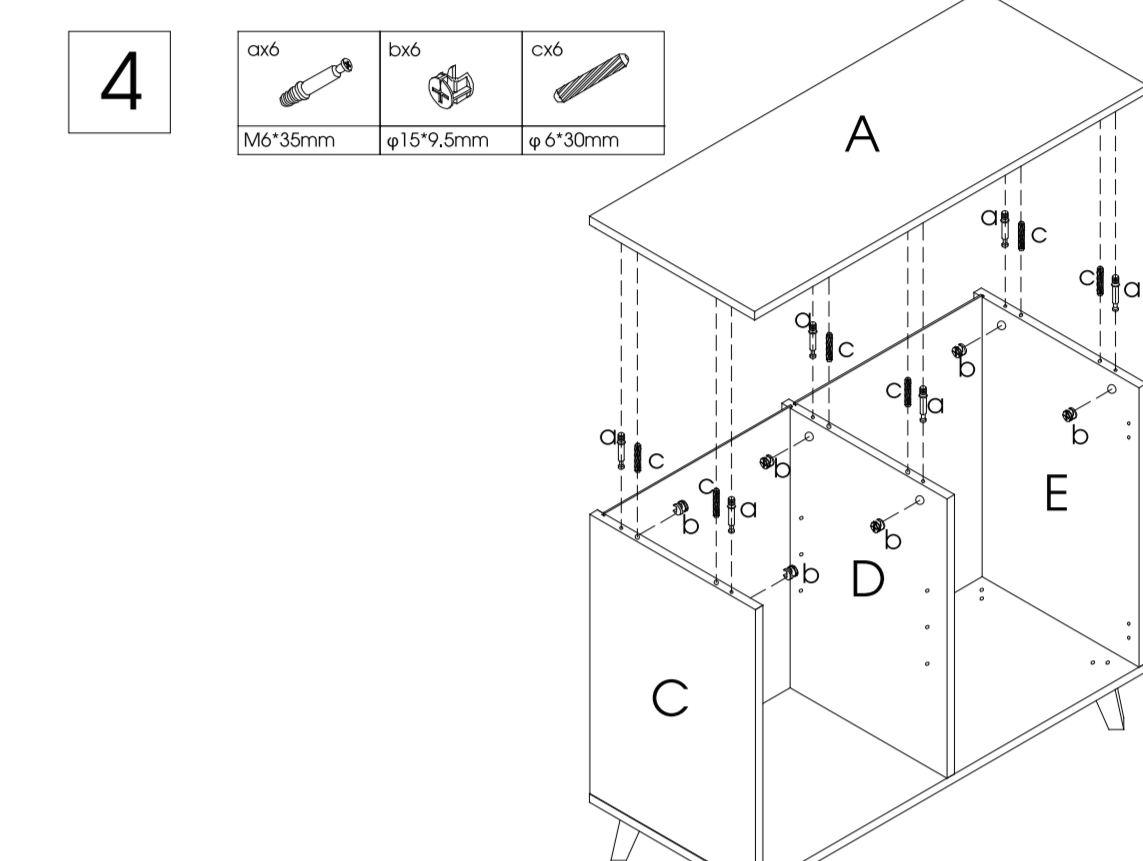

BACK
21x29,7cm

JJA / 4 rue de Montservon / 95500 GONESSE / FRANCE / www.jja-sa.fr

FRONT
21x29,7cm

BACK
21x29,7cm