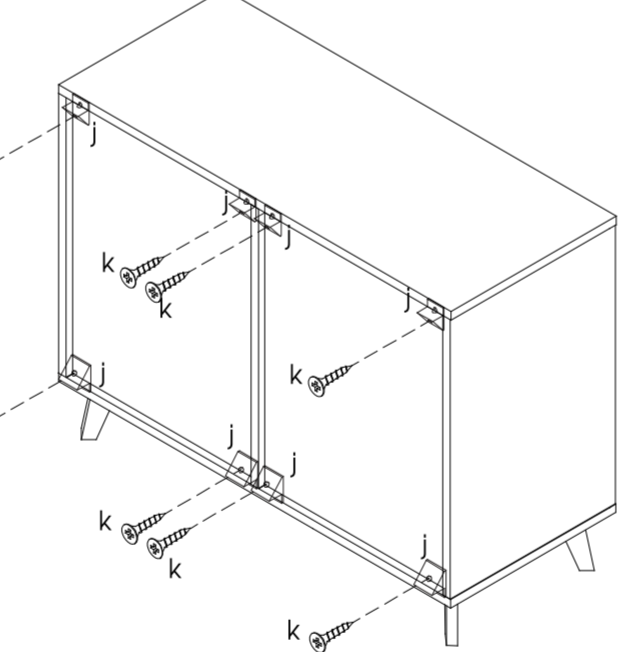

FRONT
21x29,7cm

NOTICE / INSTRUCTION SHEET

193998

FRANCAIS
MONTAGE
ATTENTION! Ne pas laisser les vis, petits éléments et autres à portée des enfants. Danger d'étouffement.

ENGLISH
WARNING! Do not leave any screws, small parts and bags to the children's reach. CHOKING HAZARD!

PORTUGUES
ATENÇÃO! Não deixe as peças soltas, parafusos e outros objetos ao alcance das crianças. Risco de asfixia.

ESPAÑOL
¡ATENCIÓN! No dejes las piezas sueltas, tornillos y otros objetos al alcance de los niños. RIESGO DE ASFIXIA.

DEUTSCH
ACHTUNG! Nicht lassen die verschraubten und aufbewahren.

JJA / 4 rue de Montservon / 95500 GONESSE / FRANCE / www.jja-sa.fr

BACK
21x29,7cm

Verwendung: Für den Hausgebrauch. Ausschließlich für Innenraum Anwendung.
NEDERLANDS
Gebruik: Product voor huishoudelijk gebruik. Alleen voor gebruik binnen.
ITALIANO
Utilizzo: Prodotto per uso domestico. Usare unicamente all'interno.

Polish
Instrukcja przeznaczenie: Czynił czysty wodny lub szorstki zmywacz w wodzie.
Ważne! Nie używać do przechowywania sprzętu.

NOTICE / INSTRUCTION SHEET

193998

BACK
21x29,7cm

Table with 6 columns and 2 rows listing hardware: ax0, bx6, cx12, dx8, ex8, fx8, M6*35mm, ø15*9,5mm, ø6*30mm, M4*35mm, M6*45mm, ø10*10mm, gx4, hx16, ix4, jx8, kx8, ix2, M4*12mm, øx2, M3*16mm, 200*20mm, mx2, nx2, øx2, M4*12mm.

JJA / 4 rue de Montservon / 95500 GONESSE / FRANCE / www.jja-sa.fr

FRONT
21x29,7cm

BACK
21x29,7cm

JJA / 4 rue de Montservon / 95500 GONESSE / FRANCE / www.jja-sa.fr

FRONT
21x29,7cm

BACK
21x29,7cm

JJA / 4 rue de Montservon / 95500 GONESSE / FRANCE / www.jja-sa.fr

FRONT
21x29,7cm