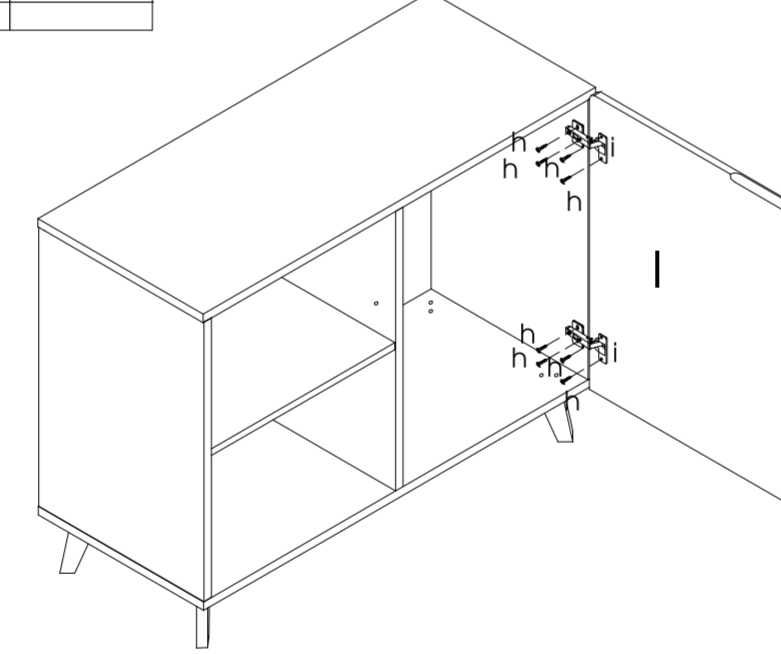

BACK
21x29,7cm

JJA / 4 rue de Montservon / 95500 GONESSE / FRANCE / www.jja-sa.fr

FRONT
21x29,7cm