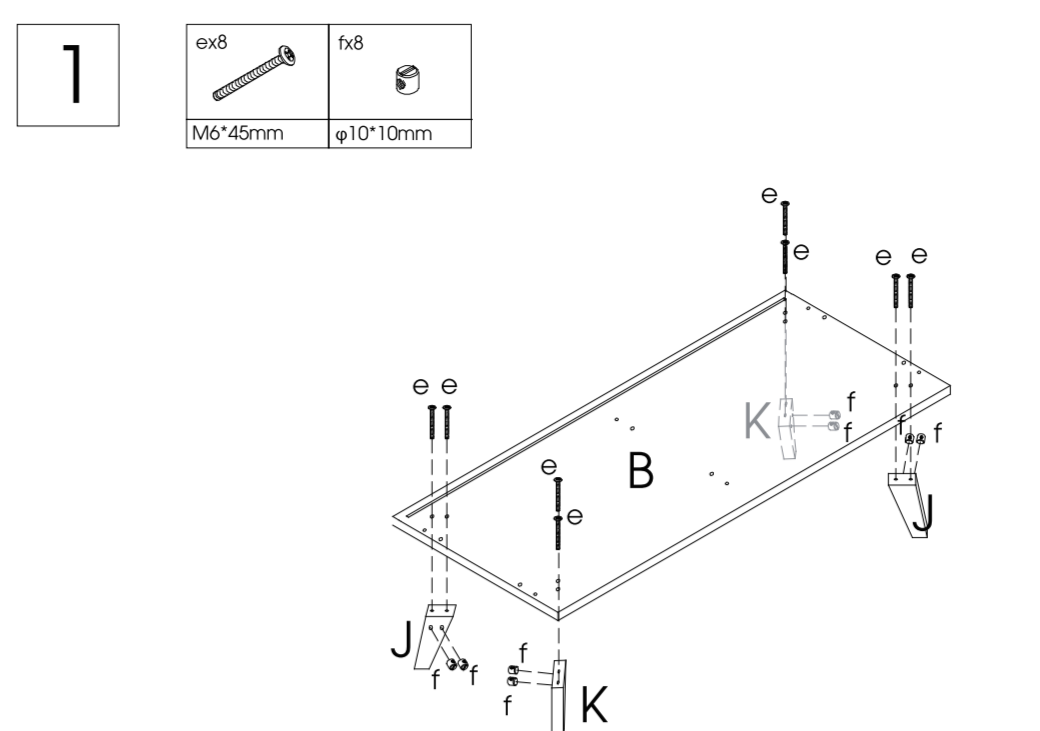

Table with 6 columns and 2 rows listing hardware: ax0, bx6, cx12, dx8, ex8, fx8, M6*35mm, ø15*9,5mm, ø6*30mm, M4*35mm, M6*45mm, ø10*10mm, gx4, hx16, ix4, jx8, kx8, ix2, M4*12mm, øx2, M3*16mm, 200*20mm, mx2, nx2, øx2, M4*12mm.

JJA / 4 rue de Montservon / 95500 GONESSE / FRANCE / www.jja-sa.fr

FRONT
21x29,7cm