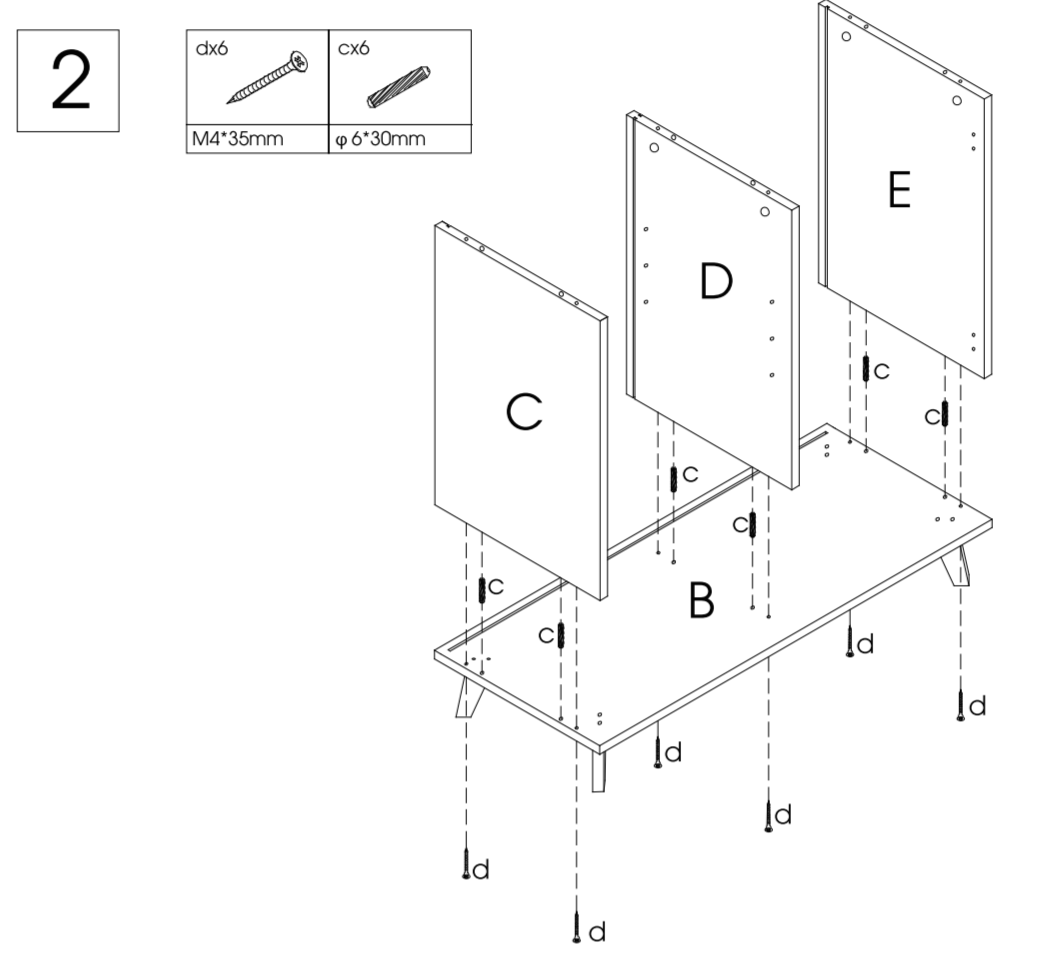

Table with 6 columns and 2 rows listing hardware: ax0, bx6, cx12, dx8, ex8, fx8, M6*35mm, ø15*9,5mm, ø6*30mm, M4*35mm, M6*45mm, ø10*10mm, gx4, hx16, ix4, jx8, kx8, ix2, M4*12mm, øx2, M3*16mm, 200*20mm, mx2, nx2, øx2, M4*12mm.

JJA / 4 rue de Montservon / 95500 GONESSE / FRANCE / www.jja-sa.fr

FRONT
21x29,7cm