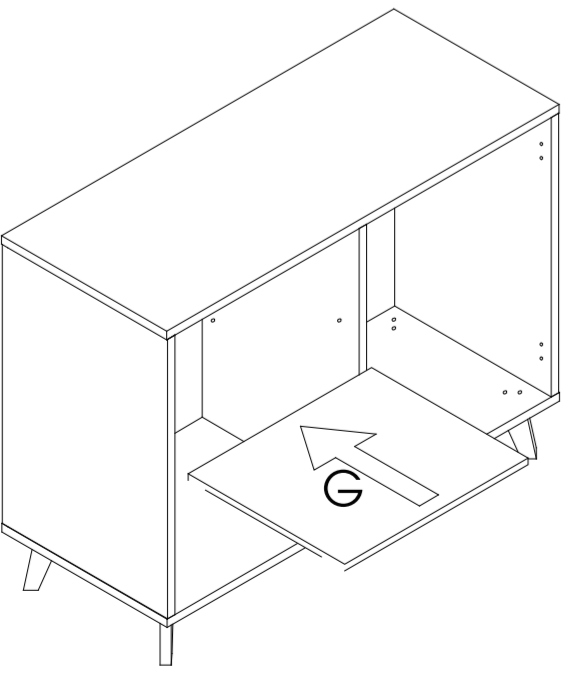

FRONT
21x29,7cm

NOTICE / INSTRUCTION SHEET

193998

FRANCAIS
MONTAGE
ATTENTION! Ne pas laisser les vis, petits éléments et autres à portée des enfants. Danger d'étouffement.

ENGLISH
WARNING! Do not leave any screws, small parts and bags to the children's reach. CHOKING HAZARD!

PORTUGUES
ATENÇÃO! Não deixe as peças soltas, parafusos e outros objetos ao alcance das crianças. Risco de asfixia.

ESPAÑOL
¡ATENCIÓN! No dejes las piezas sueltas, tornillos y otros objetos al alcance de los niños. RIESGO DE ASFIXIA.

DEUTSCH
ACHTUNG! Nicht lassen die verschraubten und aufbewahren.

JJA / 4 rue de Montservon / 95500 GONESSE / FRANCE / www.jja-sa.fr

BACK
21x29,7cm

Verwendung: Für den Hausgebrauch. Ausschließlich für Innenraum Anwendung.
NEDERLANDS
Gebruik: Product voor huishoudelijk gebruik. Alleen voor gebruik binnen.
ITALIANO
Utilizzo: Prodotto per uso domestico. Usare unicamente all'interno.

Polish
Instrukcja przeznaczenie: Czynił czysty wodny lub szorstki zmywacz w wodzie.
Ważne! Nie używać do przechowywania sprzętu.

NOTICE / INSTRUCTION SHEET

193998

BACK
21x29,7cm

Table with 6 columns and 2 rows listing hardware: ax0, bx6, cx12, dx8, ex8, fx8, M6*35mm, ø15*9,5mm, ø6*30mm, M4*35mm, M6*45mm, ø10*10mm, gx4, hx16, ix4, jx8, kx8, ix2, M4*12mm, øx2, M3*16mm, 200*20mm, mx2, nx2, øx2, M4*12mm.

JJA / 4 rue de Montservon / 95500 GONESSE / FRANCE / www.jja-sa.fr

FRONT
21x29,7cm

BACK
21x29,7cm

JJA / 4 rue de Montservon / 95500 GONESSE / FRANCE / www.jja-sa.fr

FRONT
21x29,7cm

BACK
21x29,7cm

JJA / 4 rue de Montservon / 95500 GONESSE / FRANCE / www.jja-sa.fr

FRONT
21x29,7cm